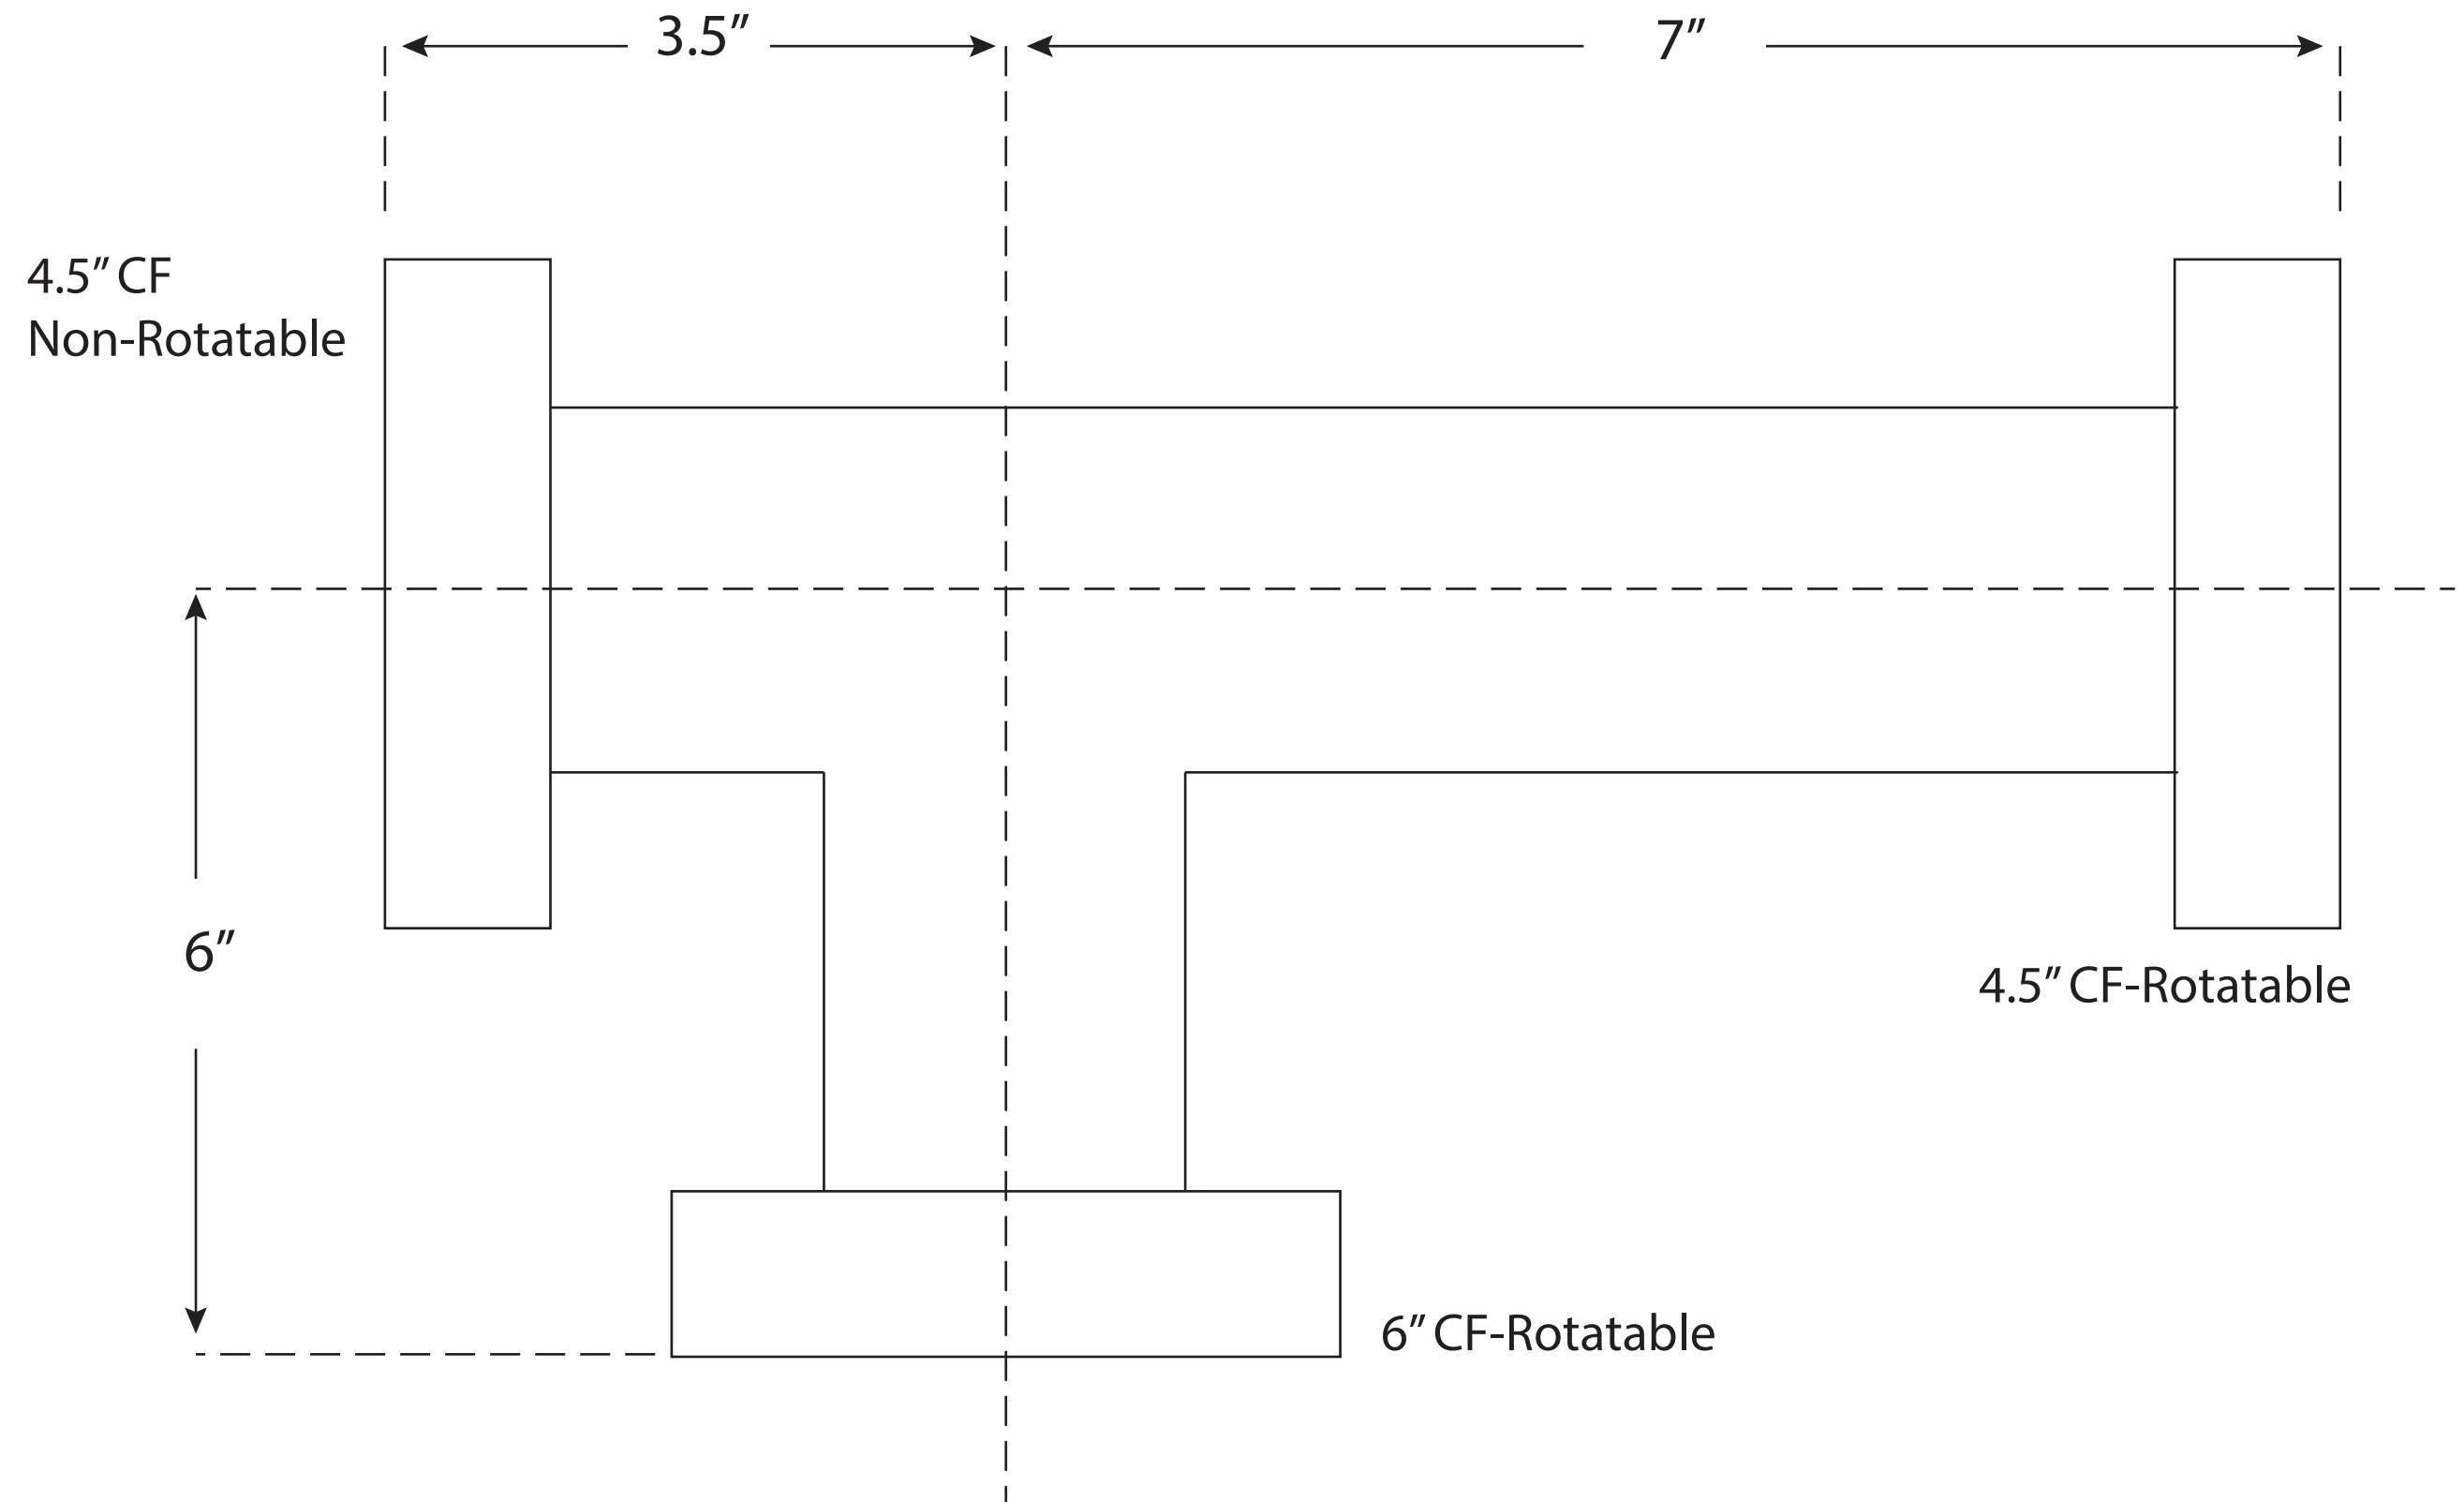

UHV Tee-2

All flanges are standard CF (UHV) with clear bolt holes. Tube OD is 2.5".